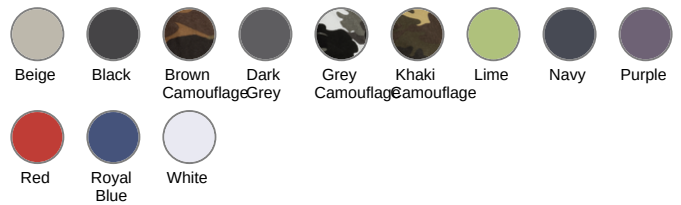

KP154

DAD CAP - 6 Panels Cap

- Thick, high-quality brushed cotton for greater softness and suppleness. Sturdy and hard-wearing weave.
- Low profile peak.
- Resistant metal buckle for optimum fit.

100% heavy brushed cotton. 6 panels. Low profile peak. Rear fastening with metal buckle.

More information

Logistic

Country of origin

Customs code