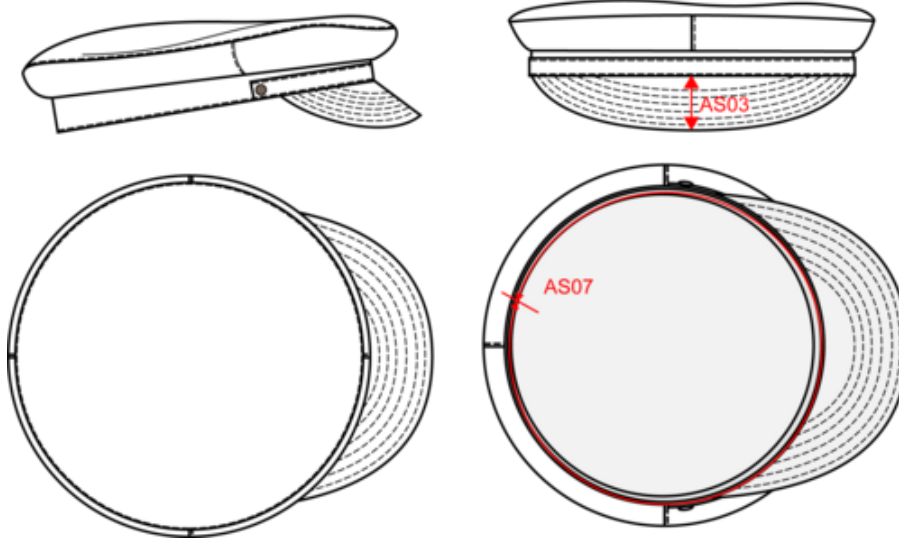

Customs code

65050030

Navy

KP606

Sailor's cap

Dimensions (cm)

Measurements in cm	S/M	L/XL
AS03 - Visor length on middle	5.00	
AS07 - Total circumference	58.50	

KP606

Sailor's cap

Colours information

 **Navy**

RVB : 41,46,56
Pantone C : 433C
Pantone TCX : 19-4012TCX

Logisti  25  100

Sizes	Width (cm)	Height (cm)	Length (cm)	Net weight (kg)	Gross weight (kg)	Pieces/Box	Pieces/Bundle
S/M	58.00000	44.00000	66.00000	10.50000	12.50000	100	0
L/XL	58.00000	44.00000	66.00000	11.50000	13.50000	100	0