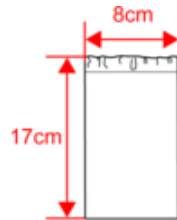

### Dimensions (cm)

Measurements in cm	One Size
AV06 - Belt length	103.00
AV07 - Belt height	3.20

KP805