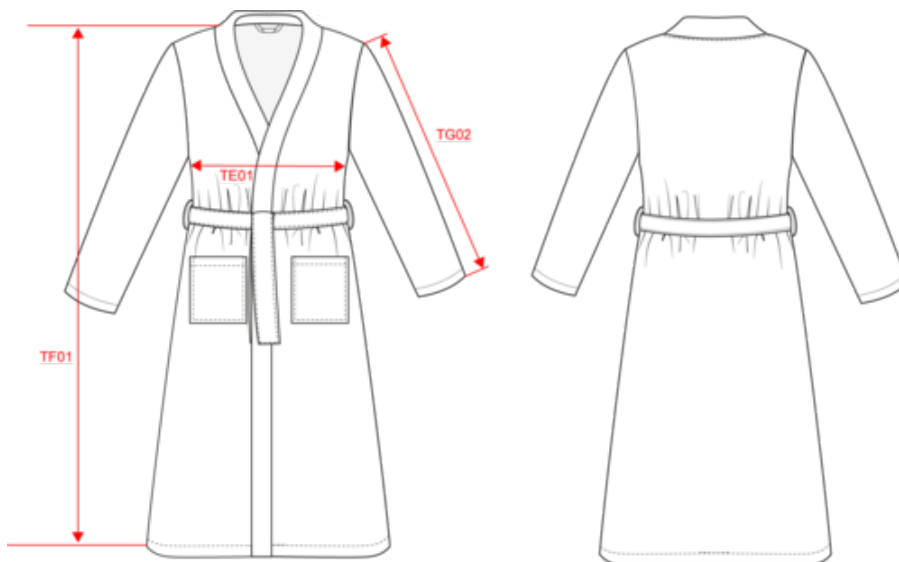

KARIBAN

K122

Waffle bathrobe

- Kimono-style bathrobe.
- Made from 100% waffle cotton.
- 2 front pockets.

100% cotton waffle. 2 pockets.

More information

Logistic

Country of origin

Customs code

KARIBAN

K122

Waffle bathrobe

Dimensions (cm)

Measurements in cm	M/L	L/XL
TE01 - 1/2 chest width at 1.5cm below armhole	60.00	64.00
TF01 - Total height from HSP	117.00	124.00
TG02 - Long sleeve length	55.00	58.00