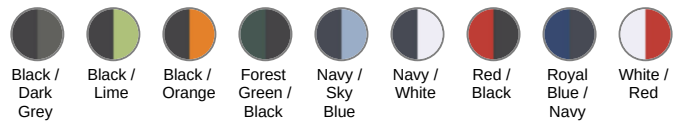

Customs code

61052010