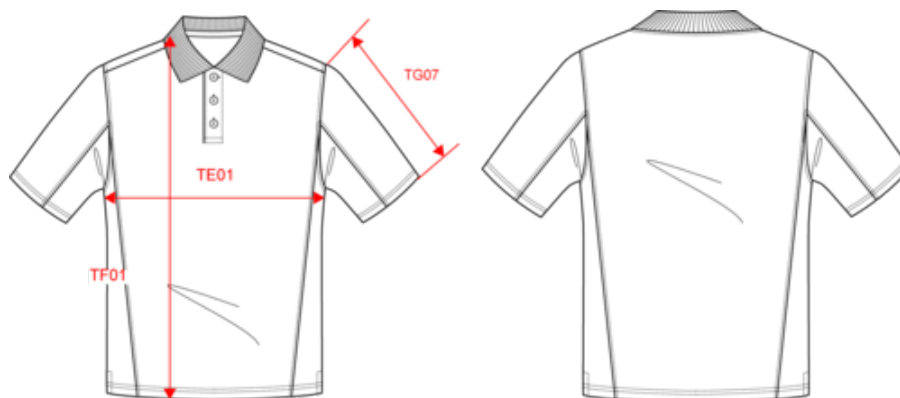

KARIBAN

K232

Men's two-tone short sleeved piqué polo shirt

- Sporty, casual look two-tone polo shirt.
- Timeless and trendy.
- Made from piqué knit fabric.

65% polyester/35% cotton. (Black/Dark Grey ; Forest Green/Black ; Royal Blue/Navy : 65% recycled polyester and 35% cotton). Piqué knit. Ribbed collar. 3-button matching placket. Contrast panels down arm and sides. Self-fabric cuffs.

Men's two-tone short sleeved piqué polo shirt

Dimensions (cm)

Measurements in cm	S	M	L	XL	XXL	3XL
TE01 - 1/2 chest width at 1.5cm below armhole	50.00	53.00	56.00	59.00	62.00	65.00
TF01 - Total height from HSP	70.00	72.00	74.00	76.00	78.00	80.00
TG07 - Short sleeve length	22.25	23.00	23.75	24.50	25.25	26.00