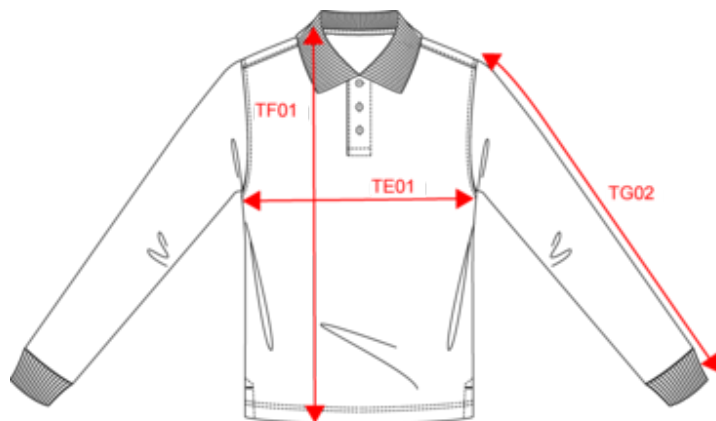

## Dimensions (cm)

Measurements in cm	S	M	L	XL	XXL	3XL	4XL
TE01 - 1/2 chest width at 1.5cm below armhole	50.00	53.00	56.00	59.00	62.00	65.00	68.00
TF01 - Total height from HSP	70.00	72.00	74.00	76.00	78.00	80.00	82.00
TG02 - Long sleeve length	65.25	66.25	67.25	68.25	69.25	70.25	71.25