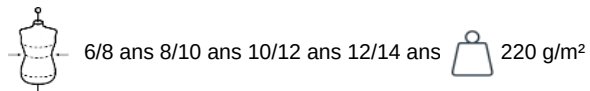

K362

Girls' tank top

- Essential kids' racer back tank top.
- 5 available colourways.
- Made from 100% cotton.

100% cotton. 1x1 rib. Racer back style. Twin needle finishing.

More information

Logistic

Country of origin

Red

RVB : 195,32,54
Pantone C : 200C
Pantone TCX : 19-1664TCX

White

RVB : 236,236,252
Pantone C : White
Pantone TCX : 11-0601TCX

Logisti

10

100

Sizes	Width (cm)	Height (cm)	Length (cm)	Net weight (kg)	Gross weight (kg)	Pieces/Box	Pieces/Bundle
6/8 ans	33	21	50		0	100	
8/10 ans	33	21	50		0	100	
10/12 ans	33	21	50		0	100	
12/14 ans	33	21	50		0	100	