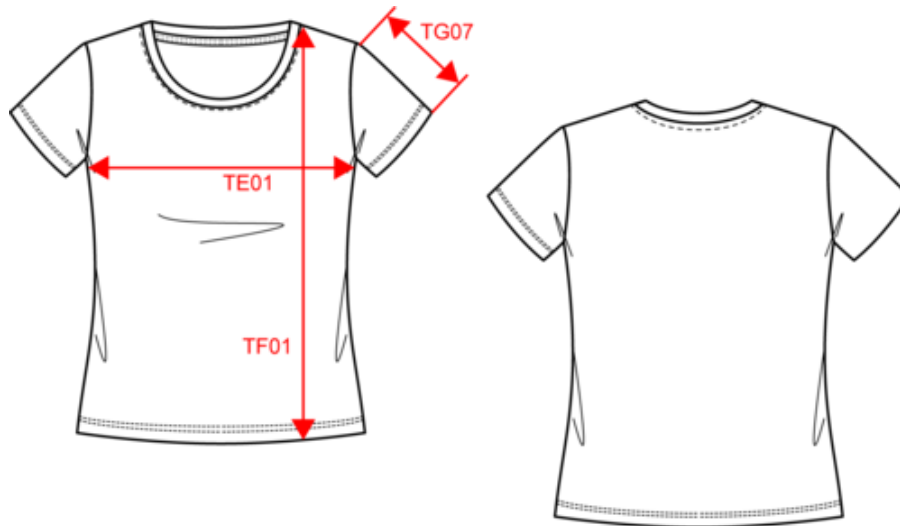

### Dimensions (cm)

Measurements in cm	S	M	L	XL	XXL	3XL
TE01 - 1/2 chest width at 1.5cm below armhole	44.00	47.00	50.00	53.00	56.00	59.00
TF01 - Total height from HSP	60.75	62.75	64.75	66.75	68.75	70.75
TG07 - Short sleeve length	12.75	13.50	14.25	15.00	15.75	16.50