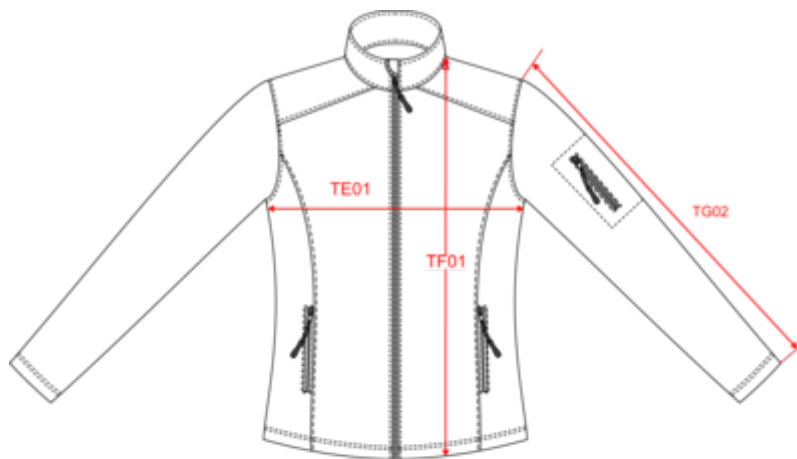

KARIBAN

K400

Ladies' softshell jacket

- Three-layer softshell for ideal protection.
- Wind-breaker, breathable and waterproof technical membrane.
- Offers perfect comfort thanks to its elastic fabric.

95% polyester/5% elastane. Softshell 3-layer bonded fabric. 3000 gsm/24h breathable and 8000 mm water-resistant. 95% polyester/5% elastane outer layer, performance membrane mid layer and micro fleece thermal inner layer. Zip through front. 2 zipped side pockets. 1 zipped left sleeve pocket.

Ladies' softshell jacket

Dimensions (cm)

Measurements in cm	S	M	L	XL	XXL	3XL	4XL
TE01 - 1/2 chest width at 1.5cm below armhole	47.00	50.00	53.00	56.00	59.00	62.00	65.00
TF01 - Total height from HSP	63.75	65.75	67.75	69.75	71.75	73.75	75.75
TG02 - Long sleeve length	62.50	63.50	64.50	65.50	66.50	67.50	68.50