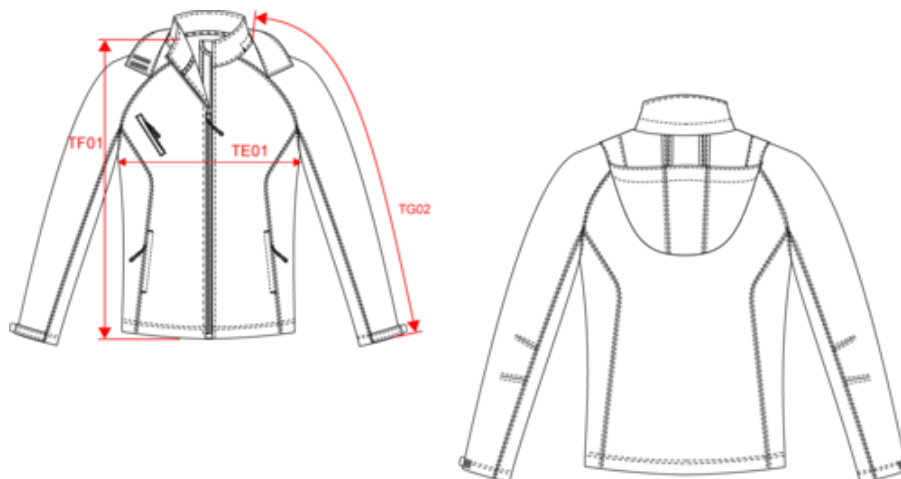

95% polyester/5% elastane. Triple-layer bonded fabric. 1000 gsm/24h breathable and 5000 mm water-resistant. Performance membrane mid layer. Anti pill micro fleece inner layer. Raglan sleeves. Zip through front. 2 front zipped pockets. 1 zipped chest pocket on right side. Detachable hood with drawcord and grip strip. Adjustable cuffs with grip strip. Invisible zip access at inner chest for decoration.

Also available in version

K413

KARIBAN

K414

Ladies' detachable hooded softshell jacket

Dimensions (cm)

Measurements in cm	S	M	L	XL	XXL	3XL	4XL
TE01 - 1/2 chest width at 1.5cm below armhole	47.00	50.00	53.00	56.00	59.00	62.00	65.00
TF01 - Total height from HSP	63.20	65.20	67.20	69.20	71.20	73.20	75.20
TG02 - Long sleeve length	72.50	74.00	75.50	77.00	78.50	80.00	81.50