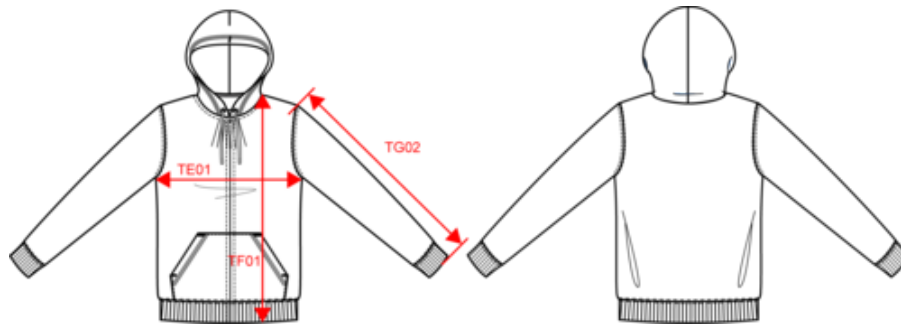

# KARIBAN

K444

Full zip hooded sweatshirt

Dimensions (cm)

Measurements in cm	XS	S	M	L	XL	XXL	3XL	4XL
TE01 - 1/2 chest width at 1.5cm below armhole	51.00	54.00	57.00	60.00	63.00	66.00	69.00	72.00
TF01 - Total height from HSP	69.00	71.00	73.00	75.00	77.00	79.00	81.00	83.00
TG02 - Long sleeve length	63.50	65.00	67.00	68.00	69.50	71.00	72.50	74.00