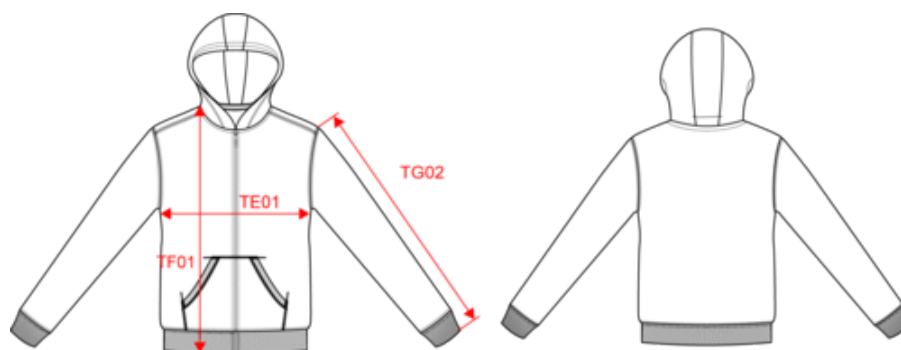

KARIBAN

K455

Kids' full zip hooded sweatshirt

- The essential urban casual style zipped hooded sweatshirt.
- Made of brushed fleece for optimal comfort.
- Timeless and casual.

80% combed cotton/20% polyester. Brushed fleece. Contrast neck tape. Honeycomb lined hood. Kangaroo pocket. Ribbed pocket trim, cuffs and waistband. Zip fastening.

Kids' full zip hooded sweatshirt

Dimensions (cm)

Measurements in cm	6/8 ans	8/10 ans	10/12 ans	12/14 ans
TF01 - Total height from HSP	49.50	54.50	59.50	64.50
TG02 - Long sleeve length	45.50	49.50	53.50	57.50