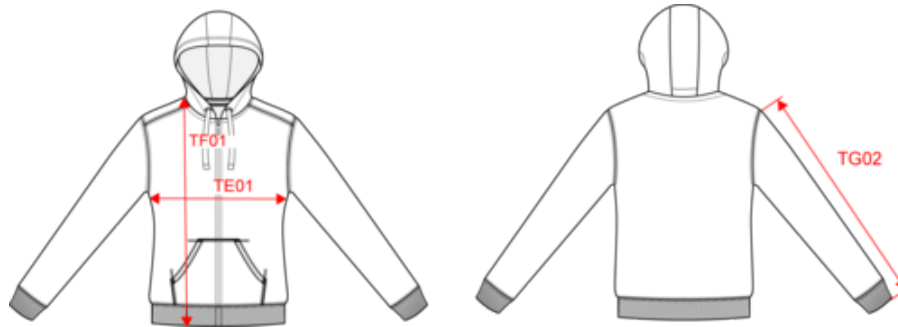

61102099

Also available in version

K454

K455

KARIBAN

K464

Ladies' full zip hooded sweatshirt

Dimensions (cm)

Measurements in cm	XS	S	M	L	XL	XXL
TE01 - 1/2 chest width at 1.5cm below armhole	45.00	48.00	51.00	54.00	57.00	60.00
TF01 - Total height from HSP	62.00	64.00	66.00	68.00	70.00	72.00
TG02 - Long sleeve length	61.50	62.50	63.50	64.50	65.50	66.50