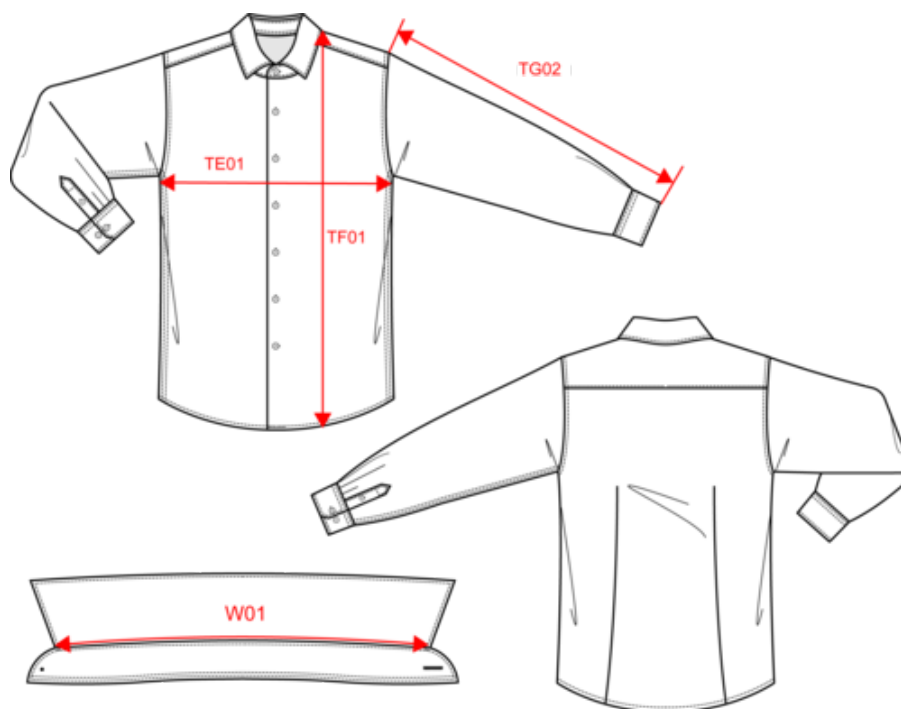

KARIBAN

K529

Men's long-sleeved cotton / elastane shirt

- Ease of movement and optimum comfort.
- Creates an elegant and minimalist silhouette.
- Dart detail at the waist and on the back so that the fabric folds and hangs perfectly.

97% cotton / 3% elastane. Elastane for fitted style and extra comfort. Boned collar. Matching buttons. Double back yoke and darts. Felled seams. Adjustable mitred 2-button placket cuffs with cuff gauntlet. 2 spare buttons. Shaped hem.

Men's long-sleeved cotton / elastane shirt

Dimensions (cm)

Measurements in cm	XS	S	M	L	XL	XXL	3XL
TE01 - 1/2 chest width at 1.5cm below armhole	48.00	51.00	54.00	57.00	60.00	63.00	66.00
TF01 - Total height from HSP	71.50	73.50	75.50	77.50	79.50	81.50	83.50
TG02 - Long sleeve length	63.00	64.00	65.00	66.00	67.00	68.00	69.00
TH04 - Neckline length on collar from middle to middle	39.40	40.60	41.80	43.00	44.20	45.40	46.60