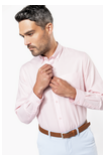

KARIBAN

K534

Ladies' long-sleeved Oxford shirt

- The classic Oxford shirt for a corporate style.
- Easy to clean thanks to easy-care treatment.
- Takes its place as a workwear wardrobe essential.

70% Oxford cotton / 30% polyester. Easy-care fabric. Soft collar. Matching buttons. 2-button collar band. Front and back darts for a fitted look. Adjustable rounded cuffs with tear-resistant placket. 2 spare buttons. Shaped hem.

Also available in version

K533

KARIBAN

K534

Ladies' long-sleeved Oxford shirt

Dimensions (cm)

Measurements in cm	XS	S	M	L	XL	XXL	3XL	4XL
TE01 - 1/2 chest width at 1.5cm below armhole	44.50	47.50	50.50	53.50	56.50	59.50	62.50	65.50
TF03 - Front total height from HSP	63.00	65.00	67.00	69.00	71.00	73.00	75.00	77.00
TG02 - Long sleeve length	60.00	61.00	62.00	63.00	64.00	65.00	66.00	67.00