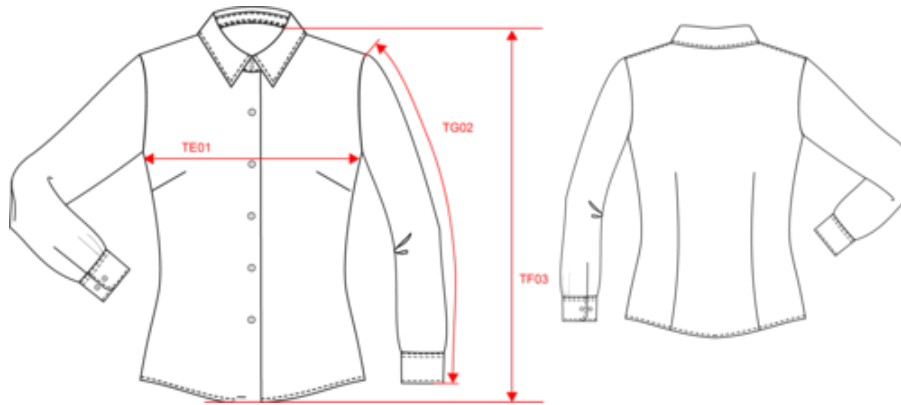

Also available in version

K533

KARIBAN

K534

Ladies' long-sleeved Oxford shirt

Dimensions (cm)

Measurements in cm	XS	S	M	L	XL	XXL	3XL	4XL
TE01 - 1/2 chest width at 1.5cm below armhole	44.50	47.50	50.50	53.50	56.50	59.50	62.50	65.50
TF03 - Front total height from HSP	63.00	65.00	67.00	69.00	71.00	73.00	75.00	77.00
TG02 - Long sleeve length	60.00	61.00	62.00	63.00	64.00	65.00	66.00	67.00