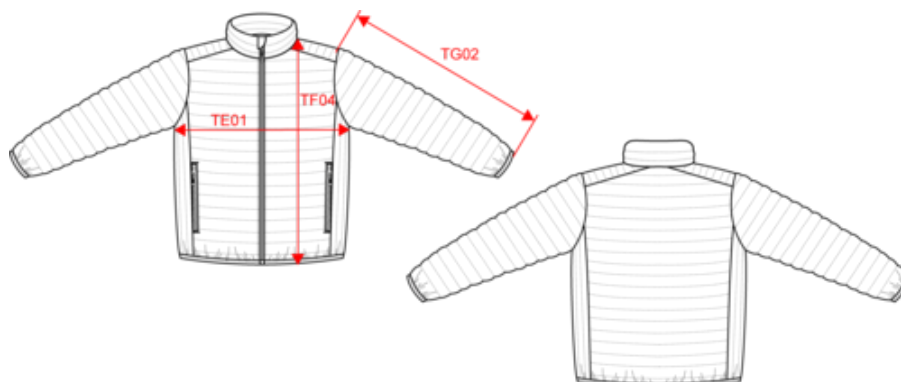

### Dimensions (cm)

Measurements in cm	S	M	L	XL	XXL	3XL	4XL
TE01 - 1/2 chest width at 1.5cm below armhole	53.00	56.00	59.00	62.00	65.00	68.00	71.00
TF04 - Back total height from HSP	70.00	72.00	74.00	76.00	78.00	80.00	82.00
TG02 - Long sleeve length	66.25	67.25	68.25	69.25	70.25	71.25	72.25