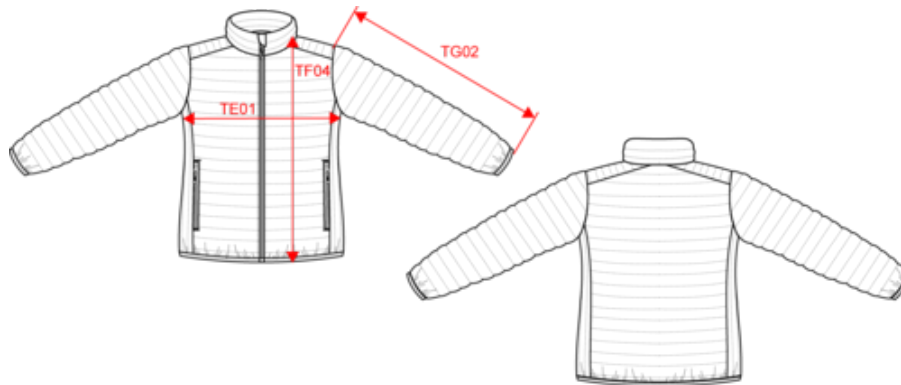

KARIBAN

K6121

Ladies' lightweight padded jacket

- Practical, warm and super light.
- Hard-wearing, supple and easy-care material.
- Folds up into storage bag.

Plain colors : 100% polyamide. Marl Silver : 70% polyester/30% polyamide. Marl Dark Grey: 70% polyamide/30% polyester. Polyamide inner lining. Warm and ultra-light. Compressible in its storage bag. 2 zipped pockets in front. Contrasting interior: Convoy Grey for Black, Red, Marl Dark Grey and Marl Silver; Navy for Light Royal Blue, Mineral Green, Dark Khaki and Wine; Black for Forest Green; Dark Khaki for Jungle Camo. Tone-on-tone interior: Burnt Ochre for Burnt Ochre; Navy for Navy; White for White. Average weight size M : 385g.

KARIBAN

K6121

Ladies' lightweight padded jacket

Dimensions (cm)

Measurements in cm	XS	S	M	L	XL	XXL
TE01 - 1/2 chest width at 1.5cm below armhole	46.00	49.00	52.00	55.00	58.00	61.00
TG02 - Long sleeve length	64.00	65.00	66.00	67.00	68.00	69.00