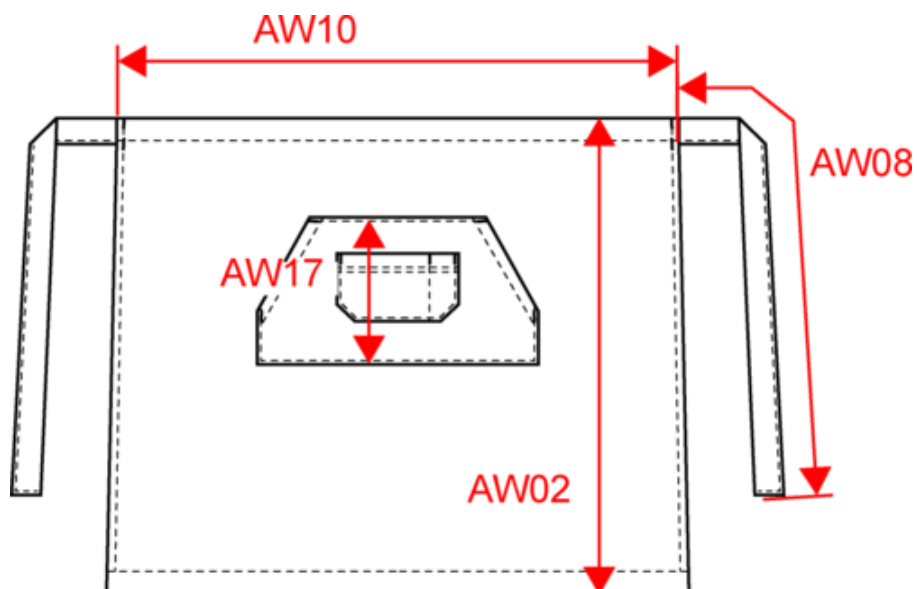

KARIBAN

K887

Cotton long apron

- Washable at 60°: perfect for professional use.
- Easy-care.
- Practical and functional.

100% cotton. Domestic washing at 60°C. 1 large kangaroo pocket and one pocket with two compartments. Width 90 cm - Length 62.5 cm. Denim colour: this product has been specially treated and appears intentionally aged. This manufacturing process results in colour variations between products and makes each piece unique.

More information

Logistic

Country of origin

Customs code

KARIBAN

K887

Cotton long apron

Dimensions (cm)

Measurements in cm	One Size
AW02 - Total height	62.50
AW08 - Apron waist strap length	75.00
AW10 - Apron waist width	90.00
AW17 - Pocket height at highest point	24.00

KARIBAN

K887

Cotton long apron

Colours information

Logisti  10  50

Sizes	Width (cm)	Height (cm)	Length (cm)	Net weight (kg)	Gross weight (kg)	Pieces/Box	Pieces/Bundle
One Size	40.00	22.00	60.00	0.00000	0.00000	50	0