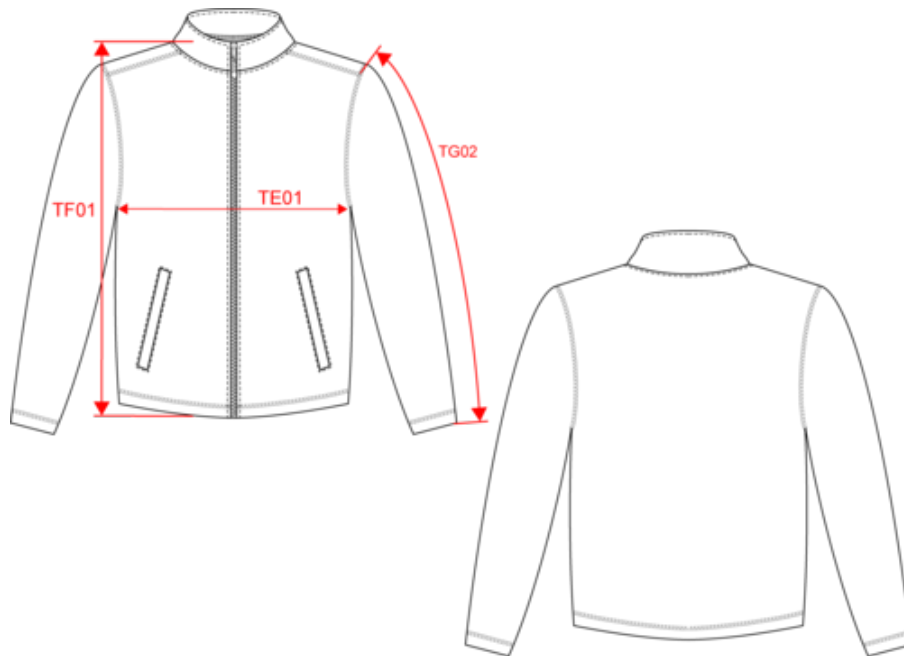

KARIBAN

K911

Men's microfleece zip jacket

- Hard-wearing and easy-care.
- Excellent thermal insulation.
- Anti-pilling treatment: maintains its smooth and soft appearance over time.

100% polyester microfleece with anti pill finish. Full zip front. 2 side zipped pockets.

KARIBAN

K911

Men's microfleece zip jacket

Dimensions (cm)

Measurements in cm	S	M	L	XL	XXL	3XL	4XL	5XL
TE01 - 1/2 chest width at 1.5cm below armhole	53.00	56.00	59.00	62.00	65.00	68.00	71.00	74.00
TF01 - Total height from HSP	69.00	71.00	73.00	75.00	77.00	79.00	81.00	83.00
TG02 - Long sleeve length	64.00	65.50	67.00	68.50	70.00	71.50	73.00	74.50