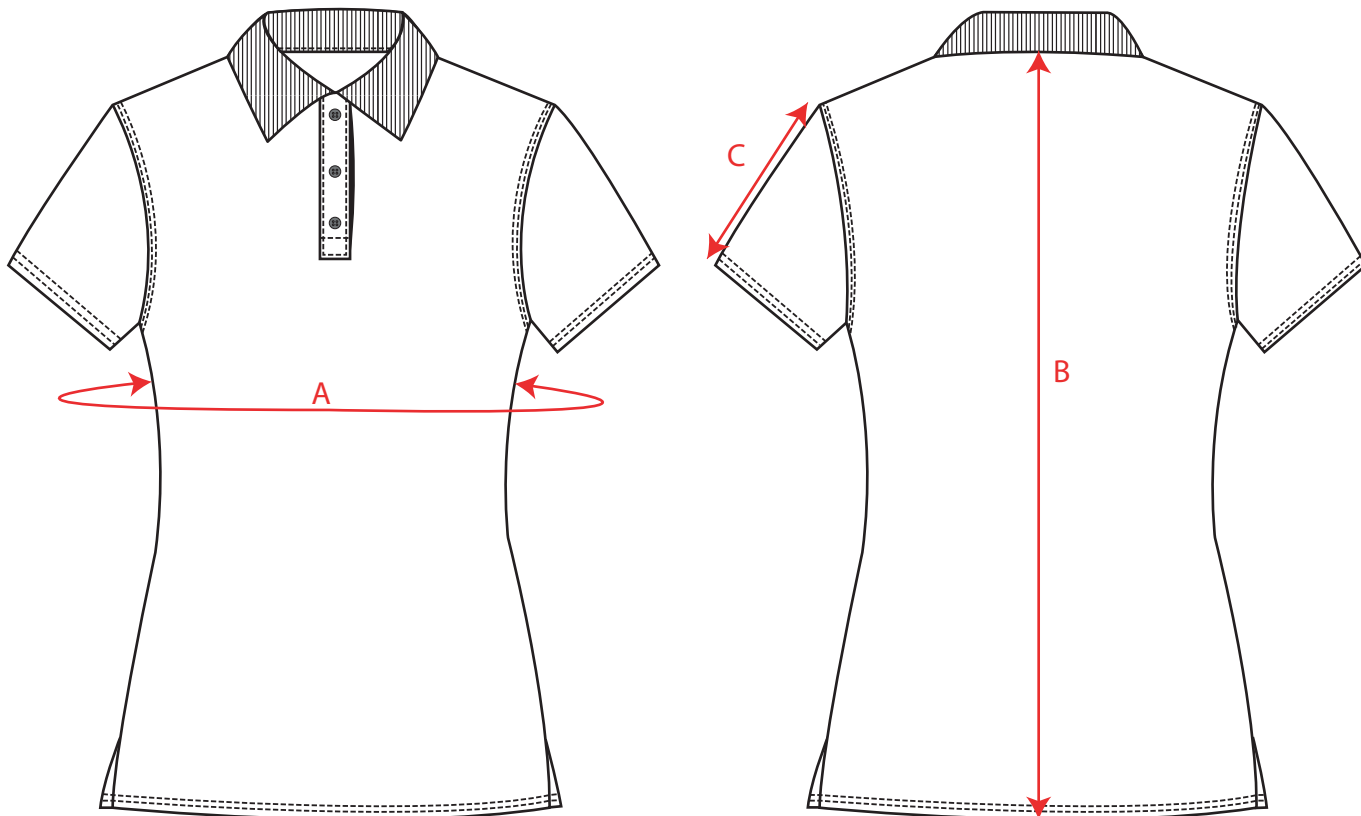

STYLE NO: **B209**

DESCRIPTION: Ladies Polo Shirt

Collar Detail

Measurements (in cms)

		XS	S	M	L	XL	XXL	3XL	4XL	5XL	Tol
		8	10	12	14	16	18	20	22	24	
Chest	<b>A</b>	82	90	98	106	114	122	130	138	146	+1
Length	<b>B</b>	60	62	64	66	66	68	70	72	74	+1
Sleeve Length	<b>C</b>	20	21	22	23	23	24	25	25	26	+0.5