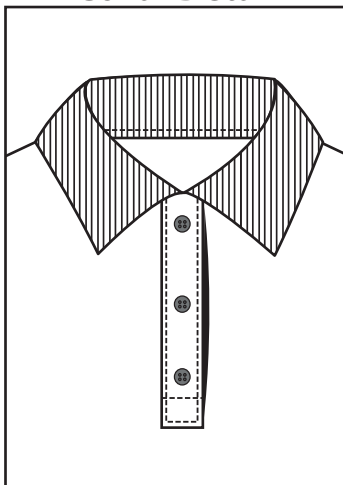

STYLE NO: **B209**

DESCRIPTION: Ladies Polo Shirt

Collar Detail

Measurements (in cms)

		XS	S	M	L	XL	XXL	3XL	4XL	5XL	Tol
		8	10	12	14	16	18	20	22	24	
Chest	<b>A</b>	82	90	98	106	114	122	130	138	146	+1
Length	<b>B</b>	60	62	64	66	66	68	70	72	74	+1
Sleeve Length	<b>C</b>	20	21	22	23	23	24	25	25	26	+0.5