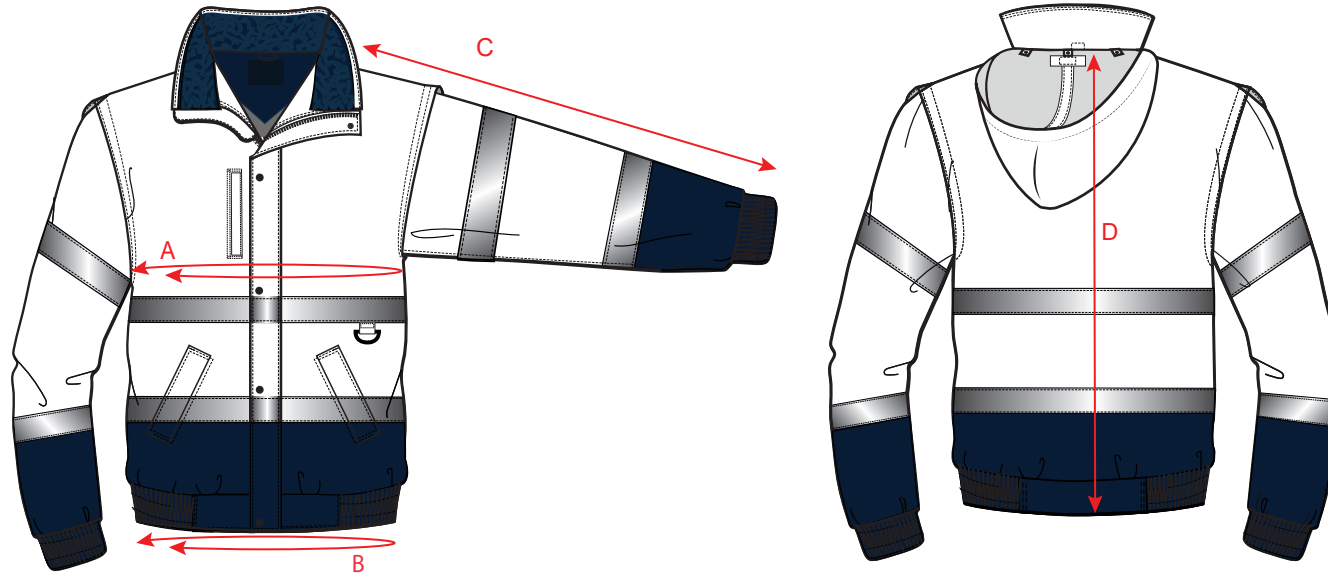

STYLE NO: C468

DESCRIPTION: Hi Vis 2-in-1 Contrast Bomber Jacket

## Measurements

		XS	S	M	L	XL	XXL	3XL	Tol
To Fit Chest		80-88	92-96	100-104	108-112	116-124	128-132	136-140	
Euro Sizes		1	2	3	4	5	6	7	
Jacket Chest	A	110	118	126	134	142	150	158	1
Hem Relaxed	B	84	92	100	108	116	124	132	1
Hem Stretched	B	110	118	126	134	142	150	158	1
Collar to Cuff (incl. Cuff)	C	81	82	83	84	85	86	87	1
Centre Back Length (incl Waistband)	D	70	70	70	72	72	74	74	1