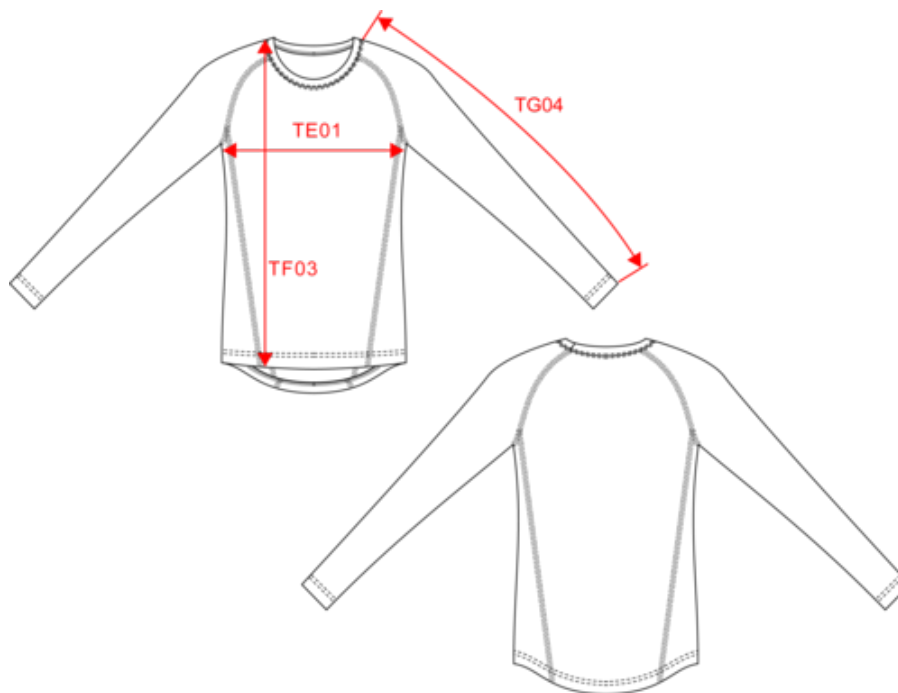

PA005

Adults' long-sleeved base layer sports T-shirt

- 12% elastane for greater comfort
- Twin needle finish

88% polyester / 12% elastane. Crew neck. Matching cover stitch. Twin needle finishing at the cuffs and hem.

Adults' long-sleeved base layer sports T-shirt

Dimensions (cm)

Measurements in cm	XS	S	M	L	XL	XXL
TE01 - 1/2 chest width at 1.5cm below armhole	37.00	40.00	43.00	46.00	49.00	52.00
TF03 - Front total height from HSP	62.50	64.50	66.50	68.50	70.50	72.50
TG04 - Raglan long sleeve length	67.25	69.50	71.75	74.00	76.25	78.50