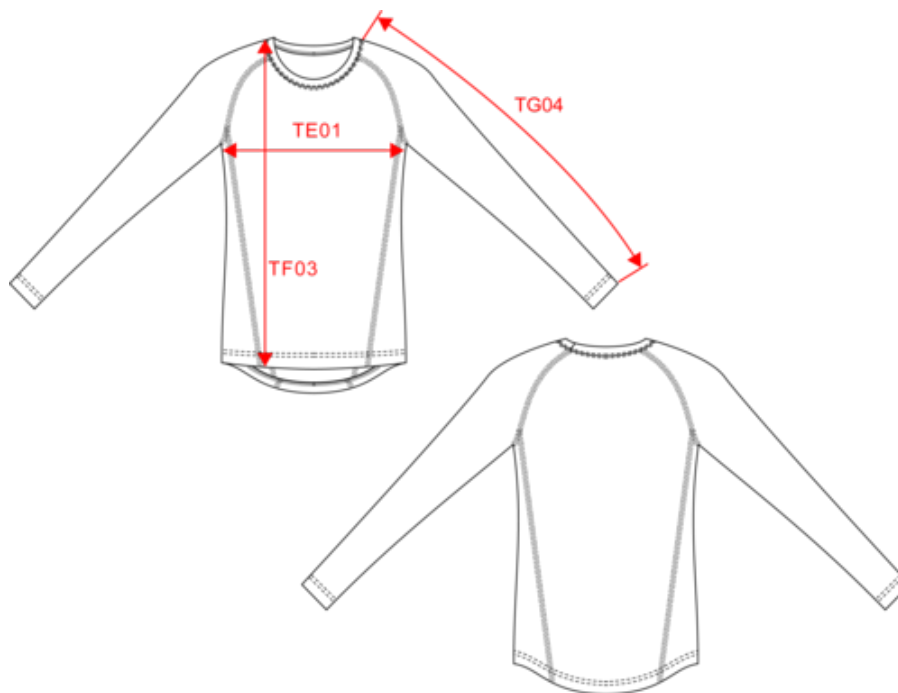

PA006

Kids' long-sleeved base layer sports T-shirt

- 12% elastane for greater comfort
- Twin needle finish

88% polyester / 12% elastane. Crew neck. Matching cover stitch. Twin needle finishing at the cuffs and hem.

PA005

Kids' long-sleeved base layer sports T-shirt

Dimensions (cm)

Measurements in cm	6/8 ans	8/10 ans	10/12 ans	12/14 ans
TE01 - 1/2 chest width at 1.5cm below armhole	29.00	32.00	35.00	38.00
TF03 - Front total height from HSP	42.00	47.00	52.00	57.00
TG04 - Raglan long sleeve length	52.75	55.50	58.25	61.00