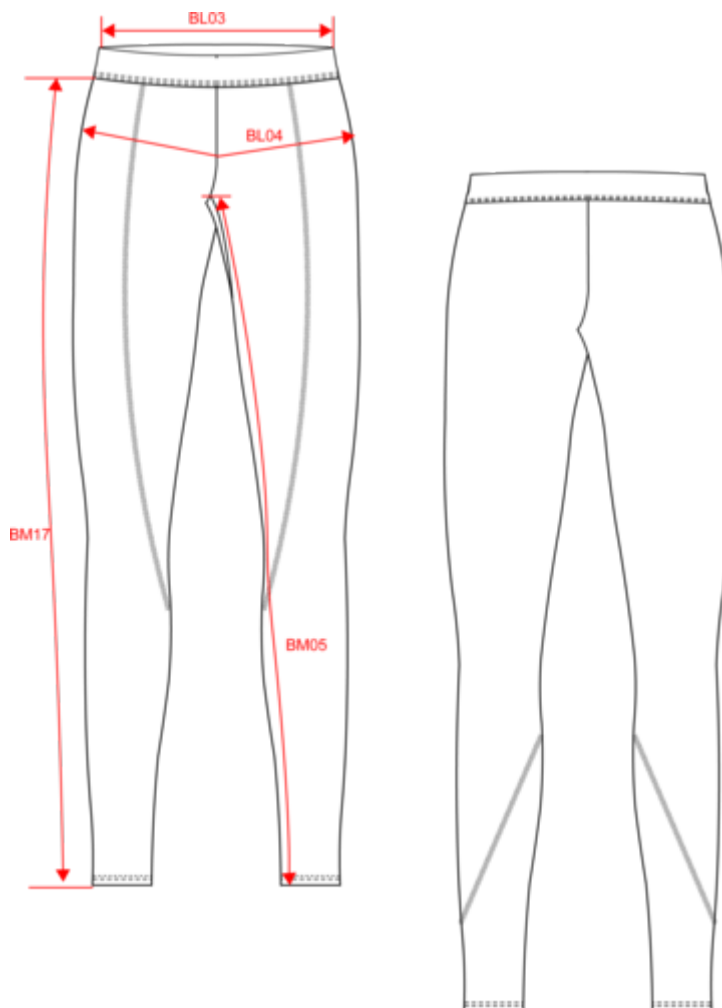

PA017

Men's base layer sports leggings

- Elasticated waistband for a better fit.
- 12% elastane for greater comfort.

88% polyester/12% elastane. Elasticated waistband.

More information

Logistic

Country of origin

Customs code

Also available in version

PA018

Dimensions (cm)

Measurements in cm	XS	S	M	L	XL	XXL
BL03 - 1/2 elasticated waist width relaxed (front over back)	28.00	31.00	34.00	37.00	40.00	43.00
BL17 - 1/2 hip width (measured parallel to waistband)	38.00	41.00	44.00	47.00	50.00	53.00
BM05 - Inseam length	68.50	70.50	70.50	72.50	72.50	74.50
BM17 - Side length (waistband excluded)	84.75	87.50	88.25	91.00	91.75	94.50

Logistic

1

25

Sizes	Width (cm)	Height (cm)	Length (cm)	Net weight (kg)	Gross weight (kg)	Pieces/Box	Pieces/Bundle
XS	40.00000	15.00000	60.00000	4.00000	5.00000	25	1
S	40.00000	15.00000	60.00000	4.20000	5.20000	25	1
M	40.00000	15.00000	60.00000	4.40000	5.40000	25	1
L	40.00000	15.00000	60.00000	4.90000	5.90000	25	1
XL	40.00000	15.00000	60.00000	5.20000	6.20000	25	1
XXL	40.00000	15.00000	60.00000	5.60000	6.60000	25	1