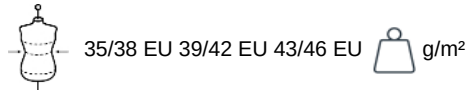

PROACT.®

PA034

Sports socks

- Excellent support
- Perfect for sports

77% cotton/20% polyester/3% elastane. Low cut style. Ideal for sports.