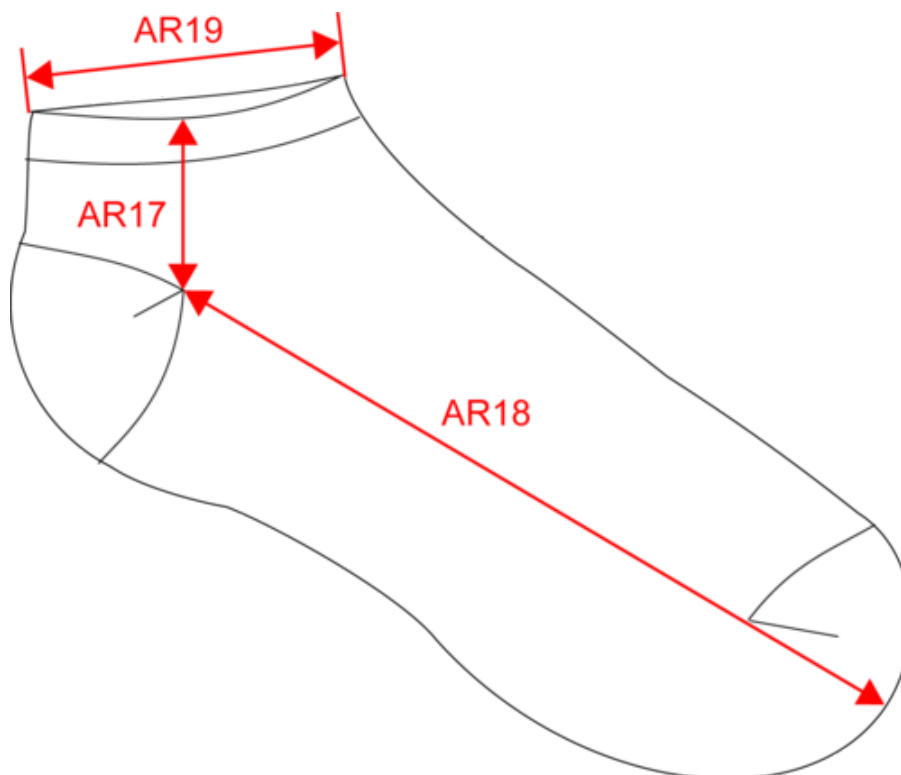

Customs code

Dimensions (cm)

Measurements in cm	35/38 EU	39/42 EU	43/46 EU
AR17 - Sock height from top edge to heel	3.00	4.00	5.00
AR18 - Feet length from heel to sock extremity	17.00	19.00	21.00
AR19 - Sock opening width (relaxed)	7.50	8.00	8.50

200

Sizes	Width (cm)	Height (cm)	Length (cm)	Net weight (kg)	Gross weight (kg)	Pieces/Box	Pieces/Bundle
35/38 EU	40.00	24.00	60.00	0.00000	0.00000	200	0
39/42 EU	40.00	24.00	60.00	0.00000	0.00000	200	0
43/46 EU	40.00	24.00	60.00	0.00000	0.00000	200	0

Pointure fabricant	Royaume-Uni
27/30 EU	C9/C11.5 UK
31/34 EU	C12.5/J2 UK
35/38 EU	J4/J6.5 UK
39/42 EU	5.5/8 UK
43/46 EU	9/11 UK
47/50 EU	12/15 UK