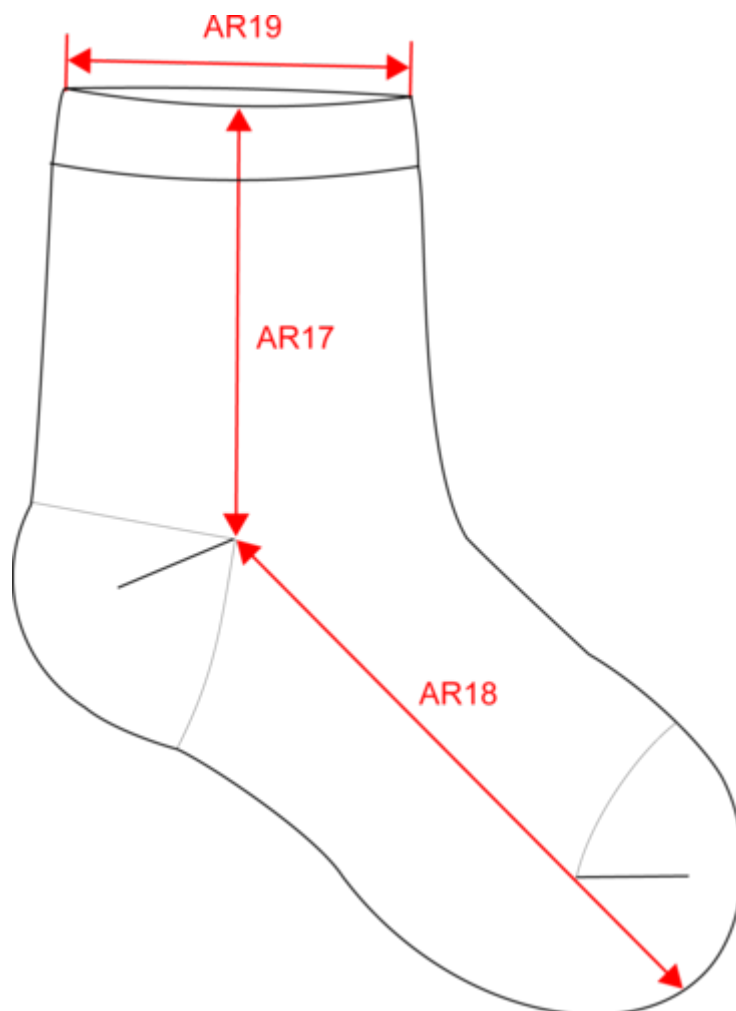

#### Country of origin

### Dimensions (cm)

Measurements in cm	35/38 EU	39/42 EU	43/46 EU
AR17 - Sock height from top edge to heel	11.00	12.00	13.00
AR18 - Feet length from heel to sock extremity	17.00	19.00	21.00
AR19 - Sock opening width (relaxed)	7.50	8.00	8.50