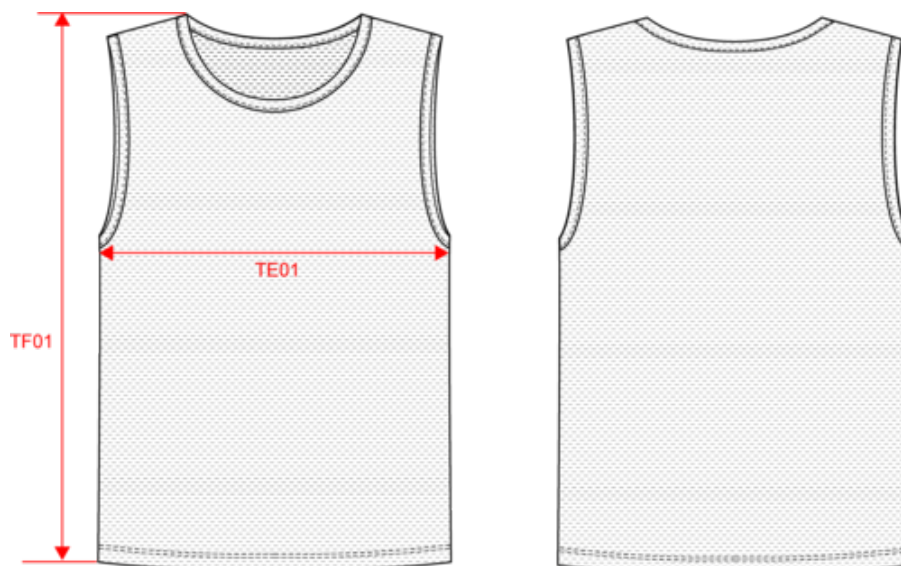

Customs code

Also available in version

PA047

PROACT[®]

PA043

multi-sports light mesh bib

Dimensions (cm)

Measurements in cm	S/M	L/XL	XXL/3XL
TE01 - 1/2 chest width at 1.5cm below armhole	59.00		
TF01 - Total height from HSP	71.00		