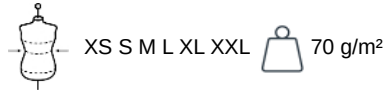

PROACT.[®]

PA134

Ladies' running shorts

- 100% incredibly resistant polyester.
- Small front inside pocket.

100% 50D micro polyester. Lightweight fabric. Elasticated waist with drawcord. Small front inner pocket. Bound hem. Average weight size M : 53g.

PA133

Black

PA134

Ladies' running shorts

Dimensions (cm)

Measurements in cm	XS	S	M	L	XL	XXL
BL03 - 1/2 elasticated waist width relaxed (front over back)	31.00	34.00	37.00	40.00	43.00	46.00
BL17 - 1/2 hip width (measured parallel to waistband)	45.00	48.00	51.00	54.00	57.00	60.00
BM05 - Inseam length	6.50	7.00	7.50	8.00	8.50	9.00
BM18 - Side length (waistband included)	26.50	27.50	28.50	29.50	30.50	31.50