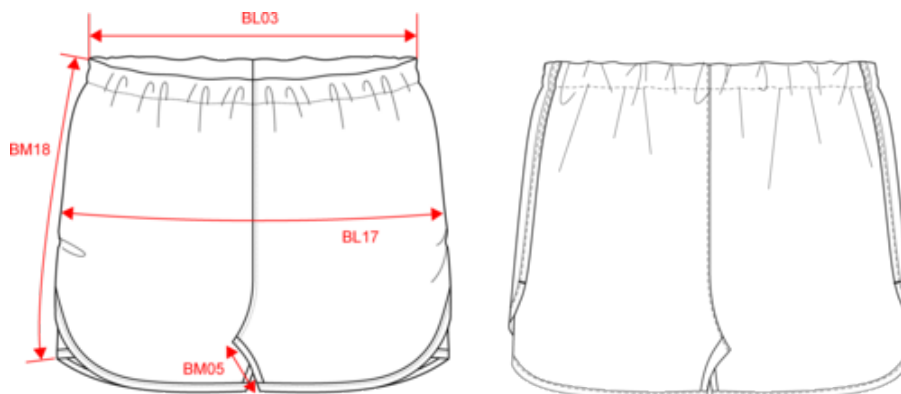

PA133

Black

PA134

Ladies' running shorts

Dimensions (cm)

Measurements in cm	XS	S	M	L	XL	XXL
BL03 - 1/2 elasticated waist width relaxed (front over back)	31.00	34.00	37.00	40.00	43.00	46.00
BL17 - 1/2 hip width (measured parallel to waistband)	45.00	48.00	51.00	54.00	57.00	60.00
BM05 - Inseam length	6.50	7.00	7.50	8.00	8.50	9.00
BM18 - Side length (waistband included)	26.50	27.50	28.50	29.50	30.50	31.50

Logistic

1

25

Sizes	Width (cm)	Height (cm)	Length (cm)	Net weight (kg)	Gross weight (kg)	Pieces/Box	Pieces/Bundle
XS	28.00000	18.00000	32.00000	0.00000	0.00000	25	0
S	28.00000	18.00000	32.00000		0	25	0
M	28.00000	18.00000	32.00000		0	25	0
L	28.00000	18.00000	32.00000		0	25	0
XL	30.00000	18.00000	35.00000	0.00000	0.00000	25	0
XXL	30.00000	18.00000	35.00000	0.00000	0.00000	25	0