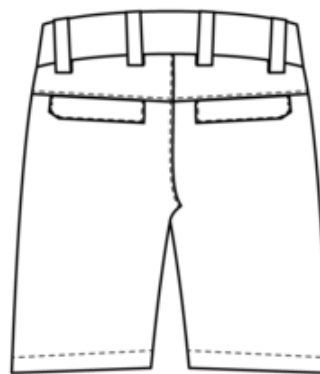

PA150

Ladies' Bermuda shorts

- Supple and water-repellent material for optimal comfort.
- Elegant slim fit.
- 2 deep side pockets and 2 back pockets with piping and flaps.

96% polyester/4% elastane. Water-repellent soft fabric to ensure optimal comfort. Elegant slim fit. Belt loops. 2 deep side pockets and 2 back piped pockets with flap.

White

PA150

Ladies' Bermuda shorts

Dimensions (cm)

Measurements in cm	34 FR	36 FR	38 FR	40 FR	42 FR	44 FR	46 FR
BL01 - 1/2 waist width (buttoned up and front band over back band)	35.50	37.50	39.50	41.50	43.50	45.50	47.50
BL17 - 1/2 hip width (measured parallel to waistband)	44.30	46.30	48.30	50.30	52.30	54.30	56.30
BM18 - Side length (waistband included)	44.10	44.90	45.60	46.40	47.10	47.90	48.60