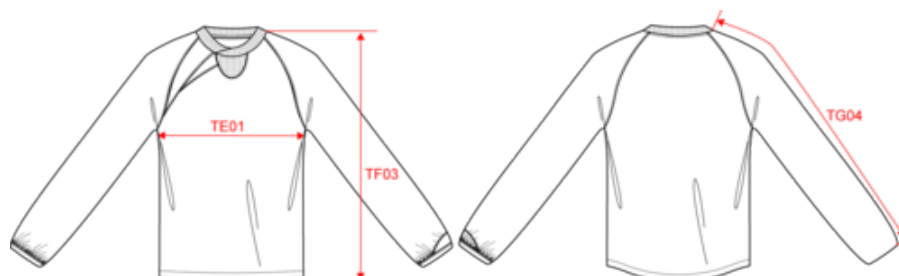

PA331

Sporty
navy/
White/
Storm
grey

PROACT.®

PA330

Adults' rain sweatshirt

Dimensions (cm)

Measurements in cm	XS	S	M	L	XL	XXL	3XL	4XL
TE01 - 1/2 chest width at 1.5cm below armhole	53.00	56.00	59.00	62.00	65.00	68.00	71.00	75.00
TF03 - Front total height from HSP	73.50	75.50	77.50	79.50	81.50	83.50	85.50	88.30
TG04 - Raglan long sleeve length	76.50	79.30	82.10	85.00	87.90	90.80	93.60	96.80