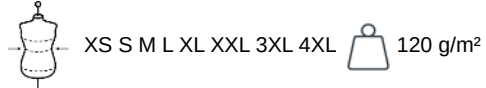

PROACT.[®]

PA330

Adults' rain sweatshirt

- 100% polyamide, extremely sturdy, tear and friction resistant.
- Water repellent.

100% Oxford polyamide with PU coating. Water-repellent. Crew neck with 1x1 rib collar and yoke for easy pull-over. Raglan sleeves. Contrast panel details. Elasticated cuffs. Drawcord at hem.

PA331

Sporty
navy/
White/
Storm
grey

PROACT.®

PA330

Adults' rain sweatshirt

Dimensions (cm)

Measurements in cm	XS	S	M	L	XL	XXL	3XL	4XL
TE01 - 1/2 chest width at 1.5cm below armhole	53.00	56.00	59.00	62.00	65.00	68.00	71.00	75.00
TF03 - Front total height from HSP	73.50	75.50	77.50	79.50	81.50	83.50	85.50	88.30
TG04 - Raglan long sleeve length	76.50	79.30	82.10	85.00	87.90	90.80	93.60	96.80