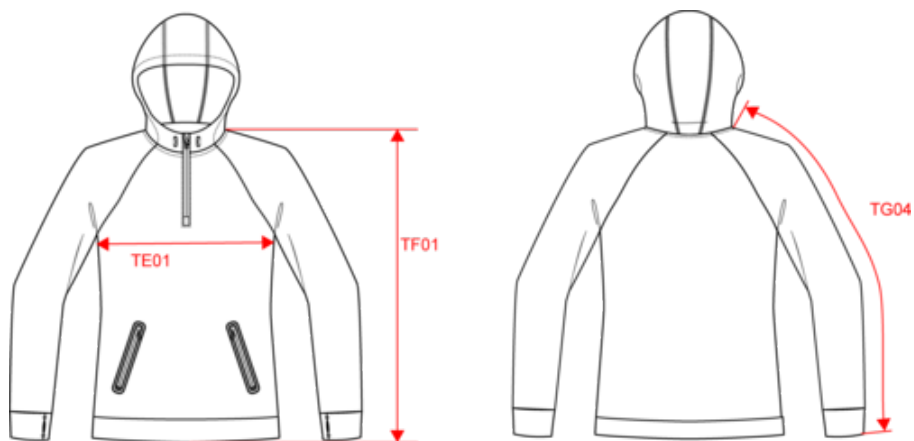

PROACT.[®]

PA360

Unisex zip neck hooded sports sweatshirt

- Ultra soft brushed jersey fabric.
- 2 reflective zipped pockets.

90% polyester / 10% elastane. Ultra-soft brushed jersey fabric. Raglan sleeves. 2 reflective zip pockets. White zips for Navy colourway, Black zips and cords for Red colourway and Sport Grey Melange and Lime zips and cords for Dark Grey colourway.

More information

Logistic

Country of origin

Customs code

PROACT[®]

PA360

Unisex zip neck hooded sports sweatshirt

Dimensions (cm)

Measurements in cm	XS	S	M	L	XL	XXL	3XL
TE01 - 1/2 chest width at 1.5cm below armhole	47.00	50.00	53.00	56.00	59.00	62.00	65.00
TF01 - Total height from HSP	68.00	70.00	72.00	74.00	76.00	78.00	80.00
TG04 - Raglan long sleeve length	80.25	82.00	83.75	85.50	87.25	89.00	90.75