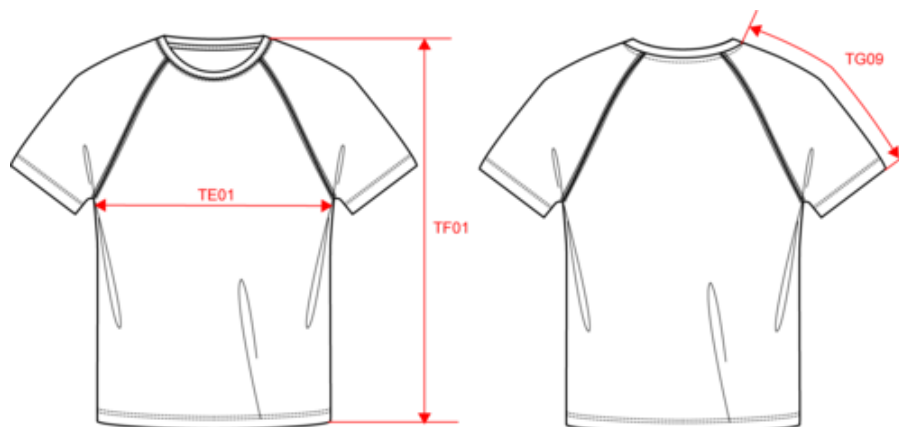

### Dimensions (cm)

Measurements in cm	XS	S	M	L	XL	XXL	3XL
TE01 - 1/2 chest width at 1.5cm below armhole	46.00	49.00	52.00	55.00	58.00	61.00	64.00
TF01 - Total height from HSP	68.50	70.50	72.50	74.50	76.50	78.50	80.50
TG09 - Raglan short sleeve length	32.75	34.75	36.75	38.75	40.75	42.75	44.75