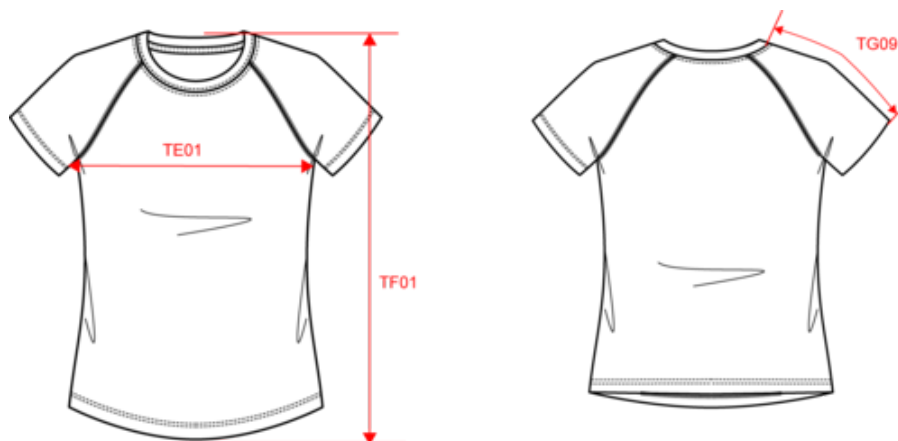

### Dimensions (cm)

Measurements in cm	XS	S	M	L	XL	XXL
TE01 - 1/2 chest width at 1.5cm below armhole	42.00	45.00	48.00	51.00	54.00	57.00
TF03 - Front total height from HSP	62.00	64.50	66.50	68.75	71.00	73.25
TG09 - Raglan short sleeve length	26.00	27.75	29.50	31.25	33.00	34.75