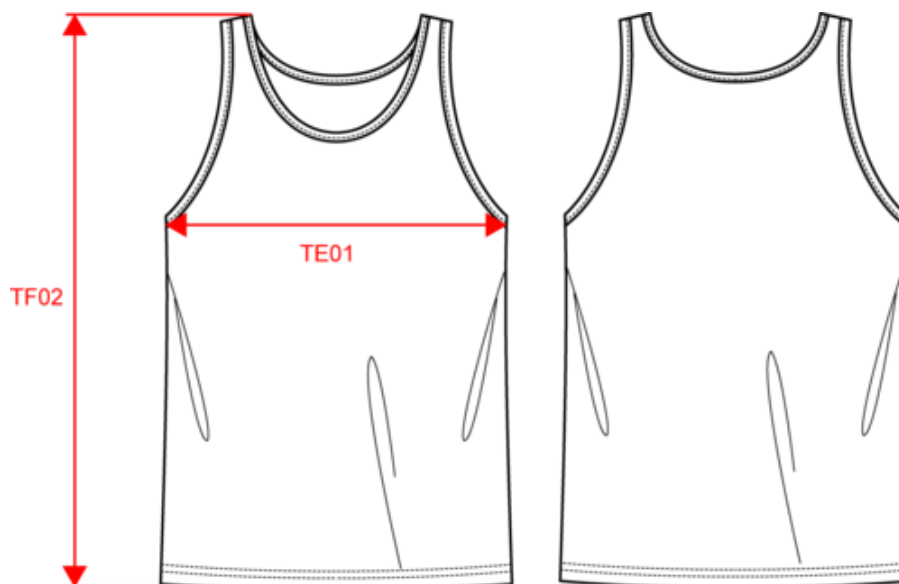

### Dimensions (cm)

Measurements in cm	XS	S	M	L	XL	XXL	3XL
TE01 - 1/2 chest width at 1.5cm below armhole	44.00	47.00	50.00	53.00	56.00	59.00	62.00
TF02 - Total height from HSP (binding included)	68.00	70.00	72.00	74.00	76.00	78.00	80.00