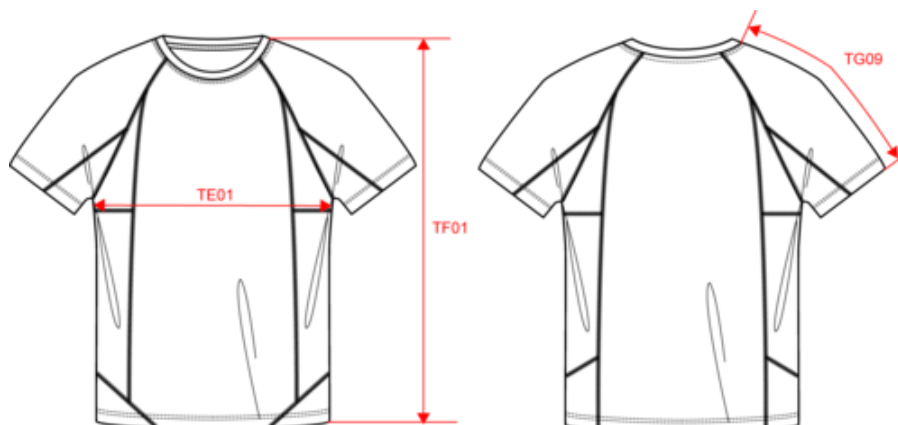

### Dimensions (cm)

Measurements in cm	XS	S	M	L	XL	XXL	3XL	4XL
TE01 - 1/2 chest width at 1.5cm below armhole	46.00	49.00	52.00	55.00	58.00	61.00	64.00	67.00
TF01 - Total height from HSP	68.50	70.50	72.50	74.50	76.50	78.50	80.50	82.50
TG09 - Raglan short sleeve length	33.25	35.25	37.25	39.25	41.25	43.25	45.25	46.75